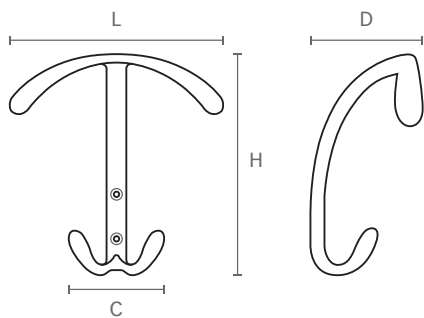

ART. **1020**

design: Studio Mital

Portabito in zama pressofusa,
completo di viti e tasselli.

Die-cast zamac coat hanger,
with screws and plugs included.

Misure / Sizes

ART.	L	C	H	D
1020	120	50	123	53

Finiture / Finishes